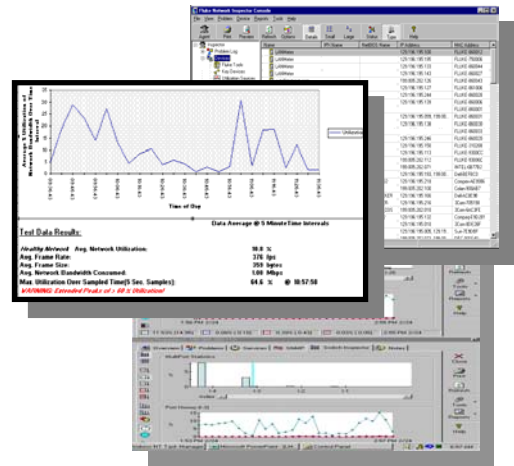

Do You Really Know the Health of your Network??

Why not let us give your Network a full INDEPENDENT HEALTHCHECK & AUDIT

The survey will look in depth at the overall health of your network and address in detail the following:

- Cable Infrastructure.
- Segment Design.
- Traffic and Error Profile.
- Addressing Structure for TCP / IP, Netbios and Novell.
- Top Senders, Receivers and Broadcasters.
- Protocol Mix.
- Conversation profiles
- The Performance of Switches and Routing Devices.
- Full Network Inventory IP,IPX,NetBIOS etc...
- Configuration issues
- Bottlenecks
- Plus, customer defined areas of concern

Results will be summarised in a full report with graphical representations of each area of performance that will highlight any issues of concern. In conjunction with these we will outline any recommended solutions to problems and suggest changes that may improve the general performance and health of your network.